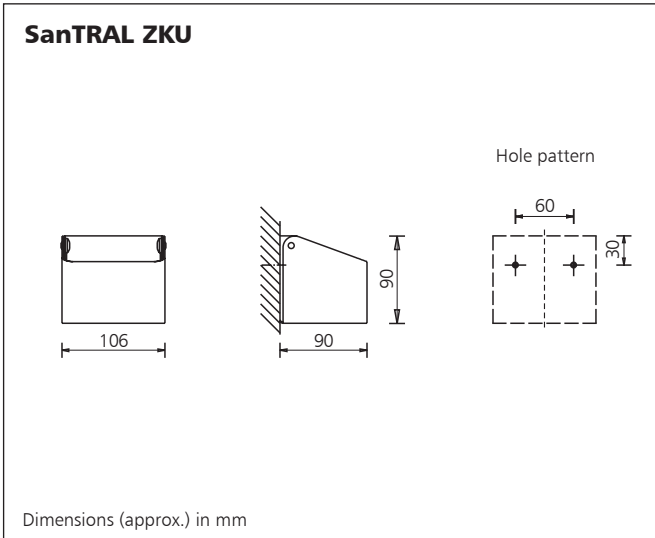

### Technical Data ZKU

Casing: Stainless steel, brushed and ground or powder coated (white RAL 9010)  
Back wall: Stainless steel, brushed and ground  
Wall mounting: with 2 plugs and screws

### Description for tender

..... pcs. **SanTRAL ZKU P** **Art-No. 1389700**  
ashtray, heavy construction, stainless steel, powder coated (white RAL 9010), folds open for emptying  
Dimensions W 106 x H 90 x D 90 mm

..... pcs. **SanTRAL ZKU E** **Art-No. 1336200**  
ashtray, heavy construction, stainless steel, brushed and ground, folds open for emptying  
Dimensions W 106 x H 90 x D 90 mm

..... pcs. **SanTRAL UHU E** **Art-No. 1411590**  
universal hook, solid cylinder, stainless steel, brushed and ground,  
Dimensions (Ø x L) 16 x 50 mm